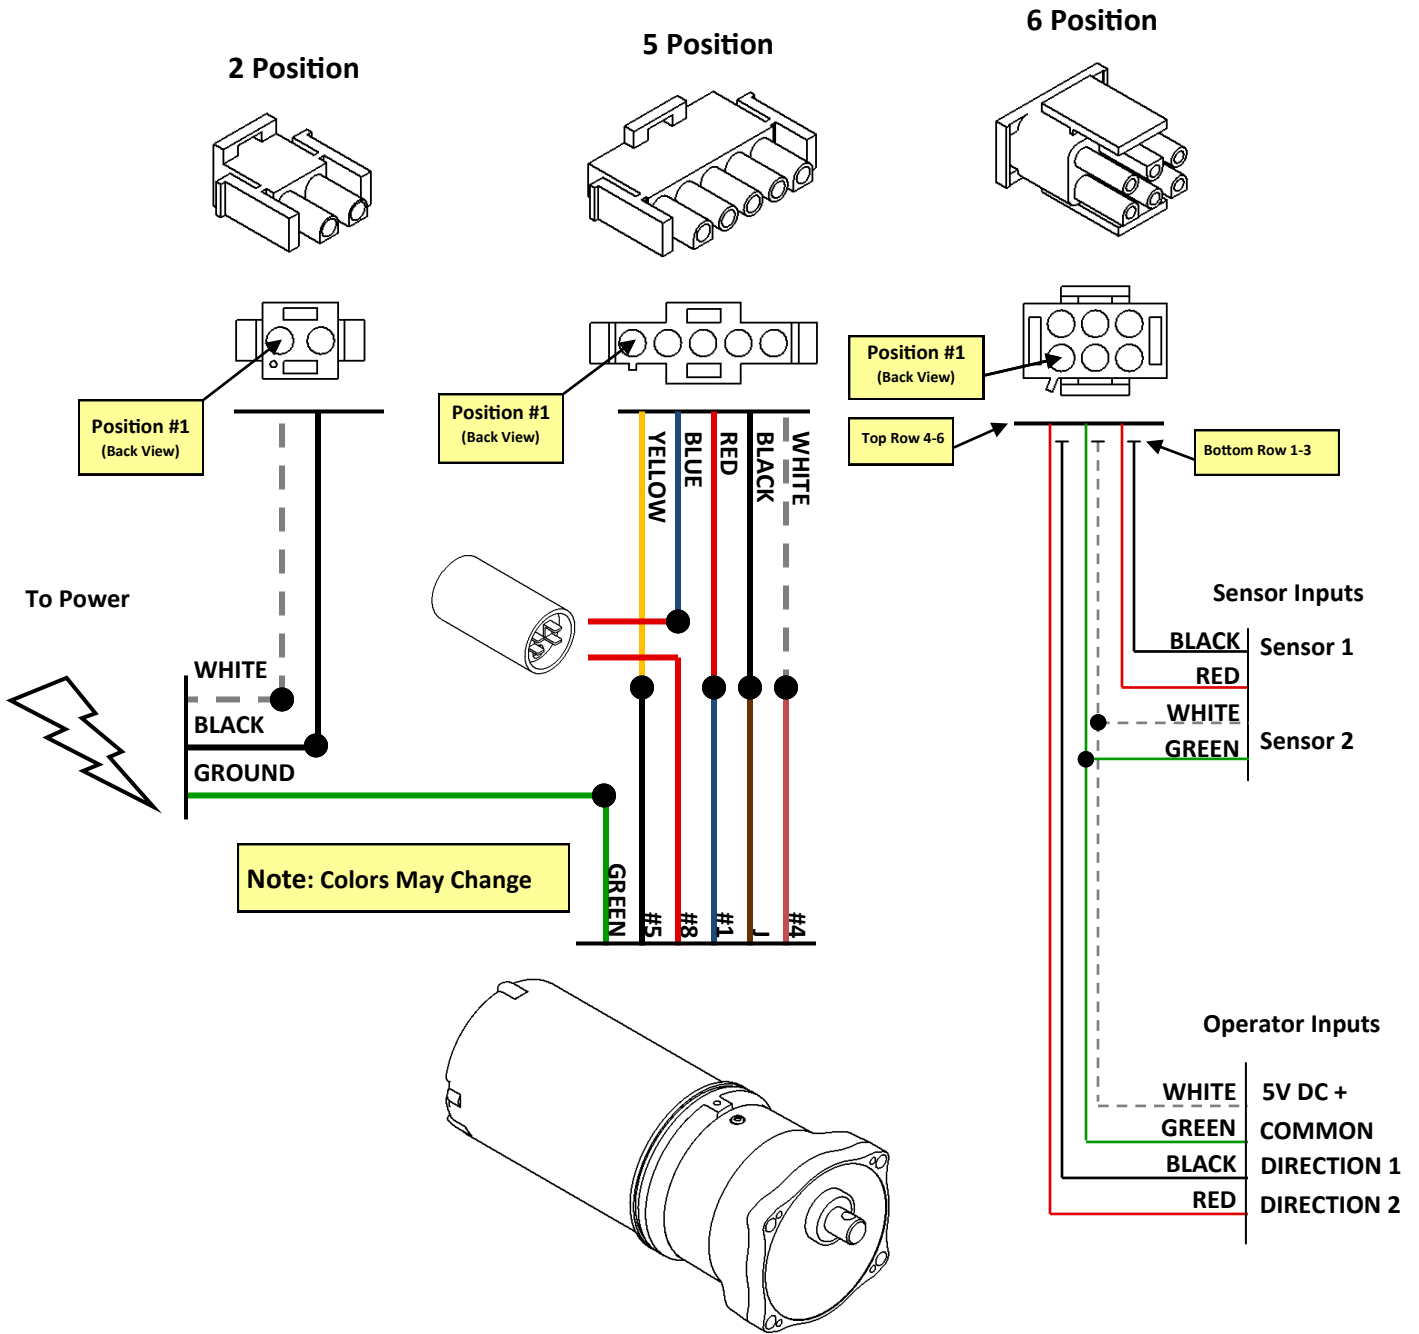

Baldor 110V Wiring Diagram

BALDOR
(Spec # 33E436W730**)
 .84 HP 110 Motor